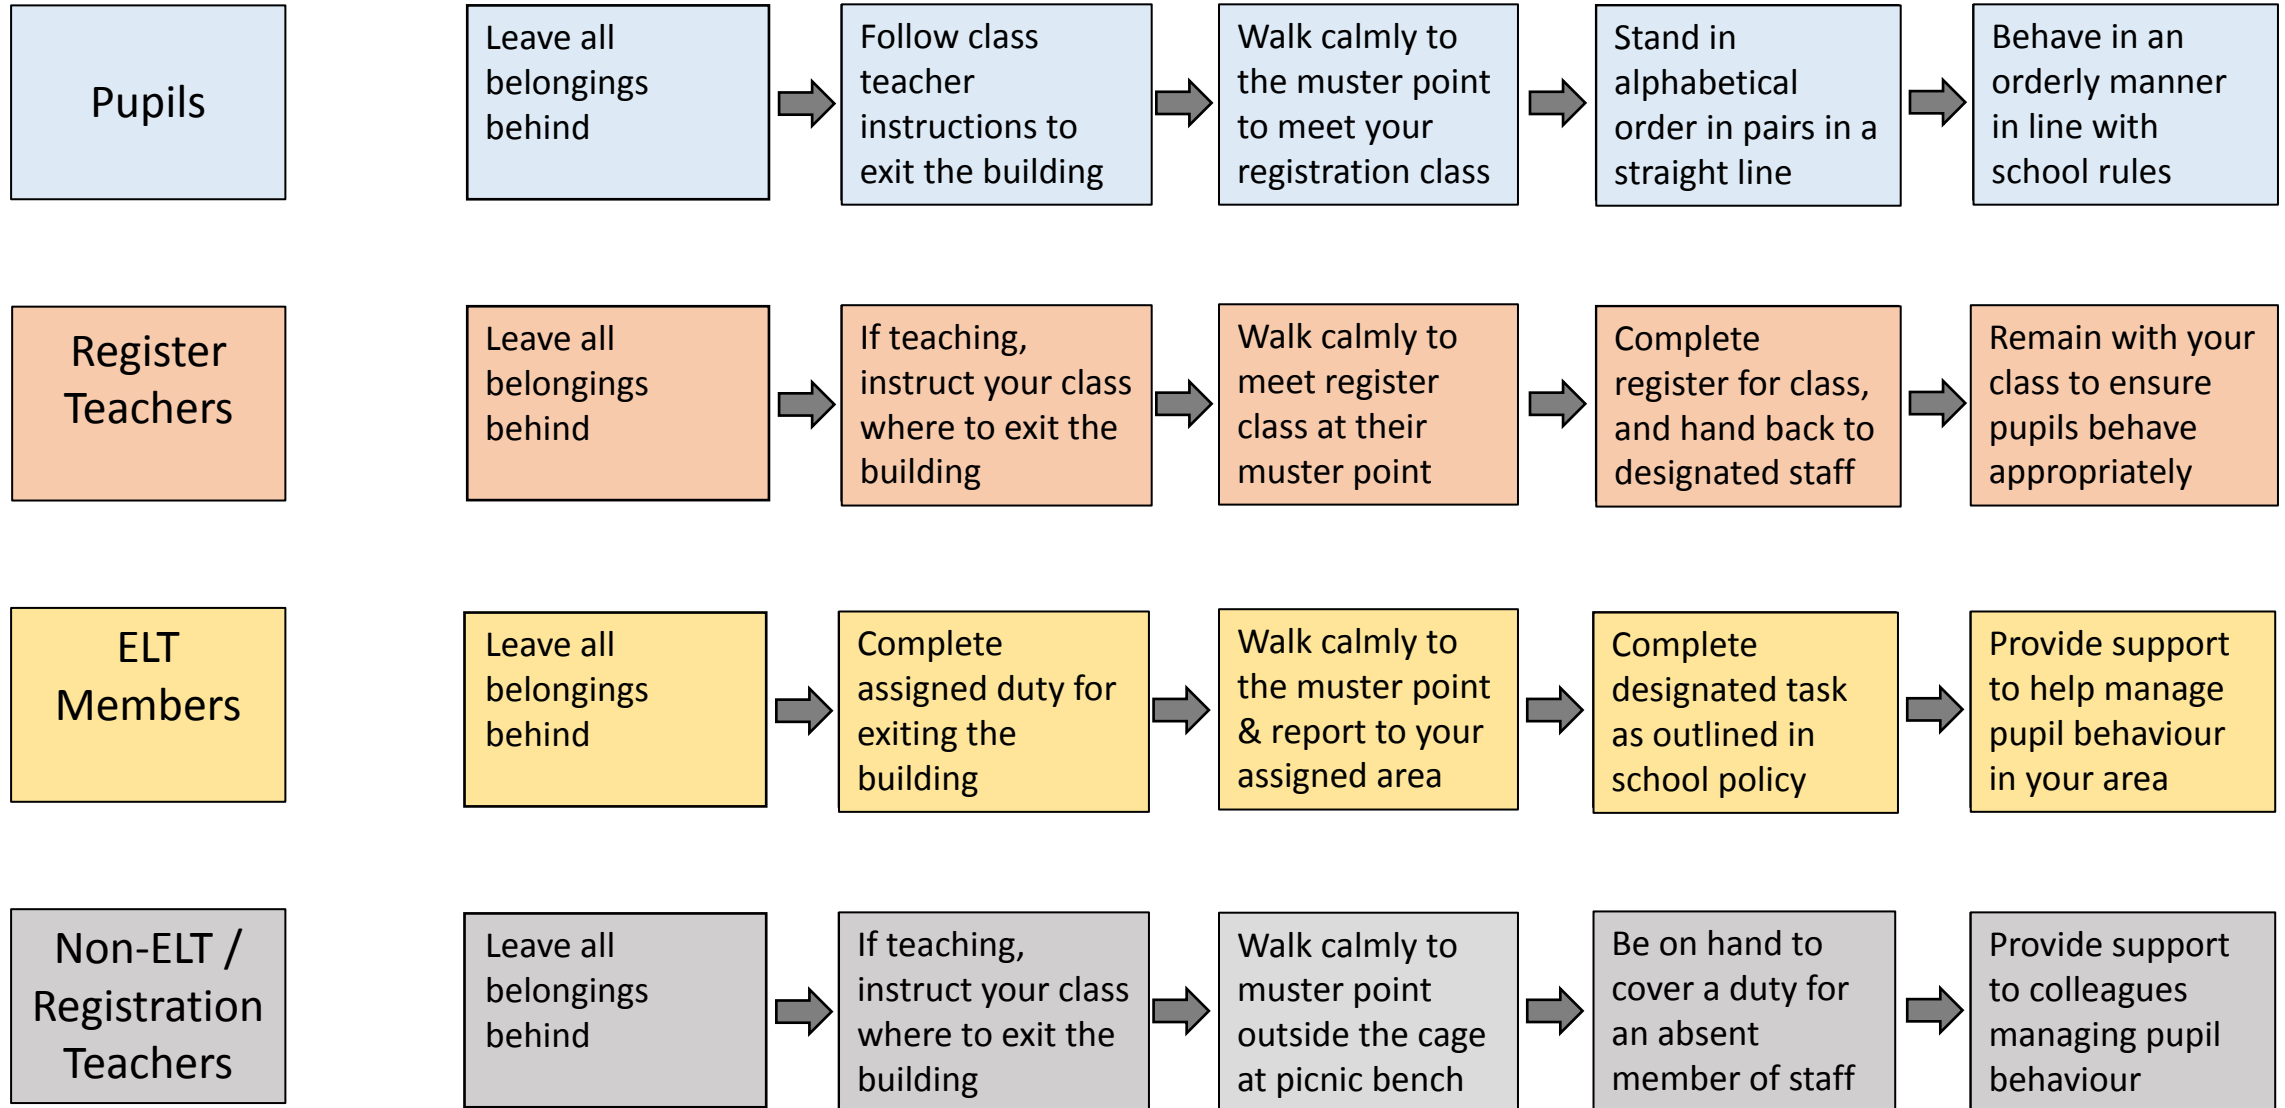

# STRATHAVEN ACADEMY EMERGENCY EVACUATION PLAN RESPONSIBILITIES

**Pupils and staff should remain at their muster point until given the all-clear to return to the building by SLT**